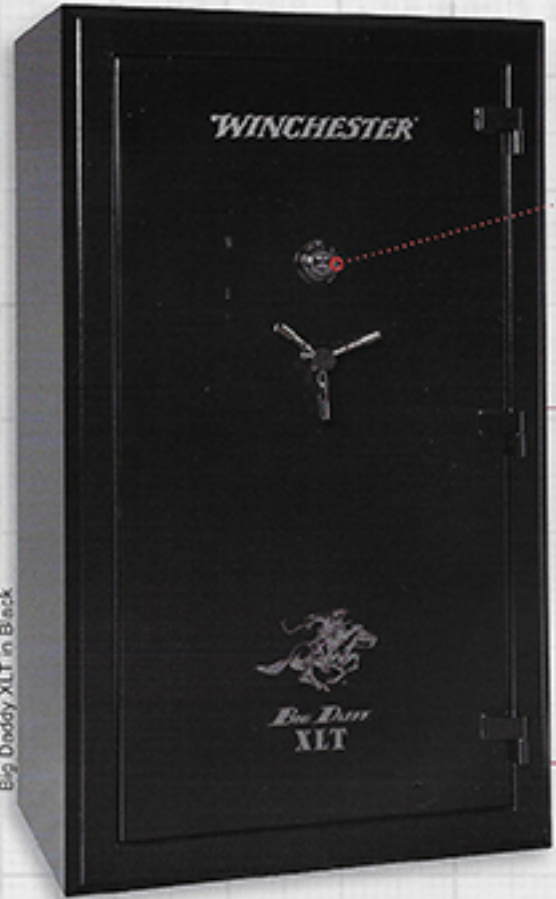

BIG DADDY®
SERIES

**U.L.® LISTED
BLACK CHROME
MECHANICAL LOCK**

FINISH OPTIONS

BLACK

GUNMETAL

OPTIONAL UPGRADE

**U.L.® LISTED
ELECTRONIC LOCK**

Big Daddy XLT in Black

3 SIZES TO
CHOOSE FROM