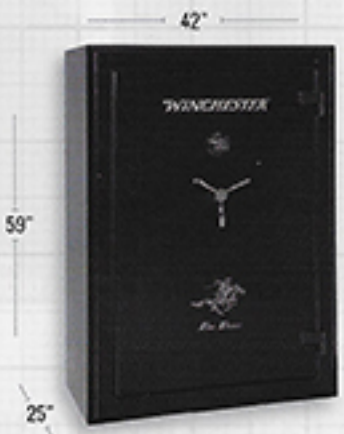

BIG DADDY®
SERIES

**U.L.® LISTED
BLACK CHROME
MECHANICAL LOCK**

FINISH OPTIONS

BLACK

GUNMETAL

OPTIONAL UPGRADE

**U.L.® LISTED
ELECTRONIC LOCK**

Big Daddy XLT in Black

3 SIZES TO
CHOOSE FROM

MODEL	SLIM DADDY	BIG DADDY	BIG DADDY XLT
WEIGHT	736 lbs	814 lbs	1,080 lbs
CUBIC SIZE	27 cf	36.5 cf	47.2 cf
LOCKING BOLTS	14	14	18
INTERIOR DIMENSIONS	54 x 29 x 15 in	54 x 39 x 15 in	66.5 x 39 x 17 in
GUN CAPACITY ¹	30	42	56
CONFIGURATION	1 COLLECTOR GUN RACK 1 EASY ACCESS GUN RACK 2 SIDE SHELVES - 1 AUXILIARY COVER SINGLE TOP SHELF	1 COLLECTOR GUN RACK 1 EASY ACCESS GUN RACK 3 SIDE SHELVES - 1 AUXILIARY COVER SINGLE TOP SHELF	1 COLLECTOR GUN RACK 1 EASY ACCESS GUN RACK 3 SIDE SHELVES - 1 AUXILIARY COVER DOUBLE TOP SHELVES

¹Long gun capacity will vary depending on make/model of guns and accessories. EXTERIOR DIMENSIONS NOTE: Add 1.5" to depth for handle and hinges.